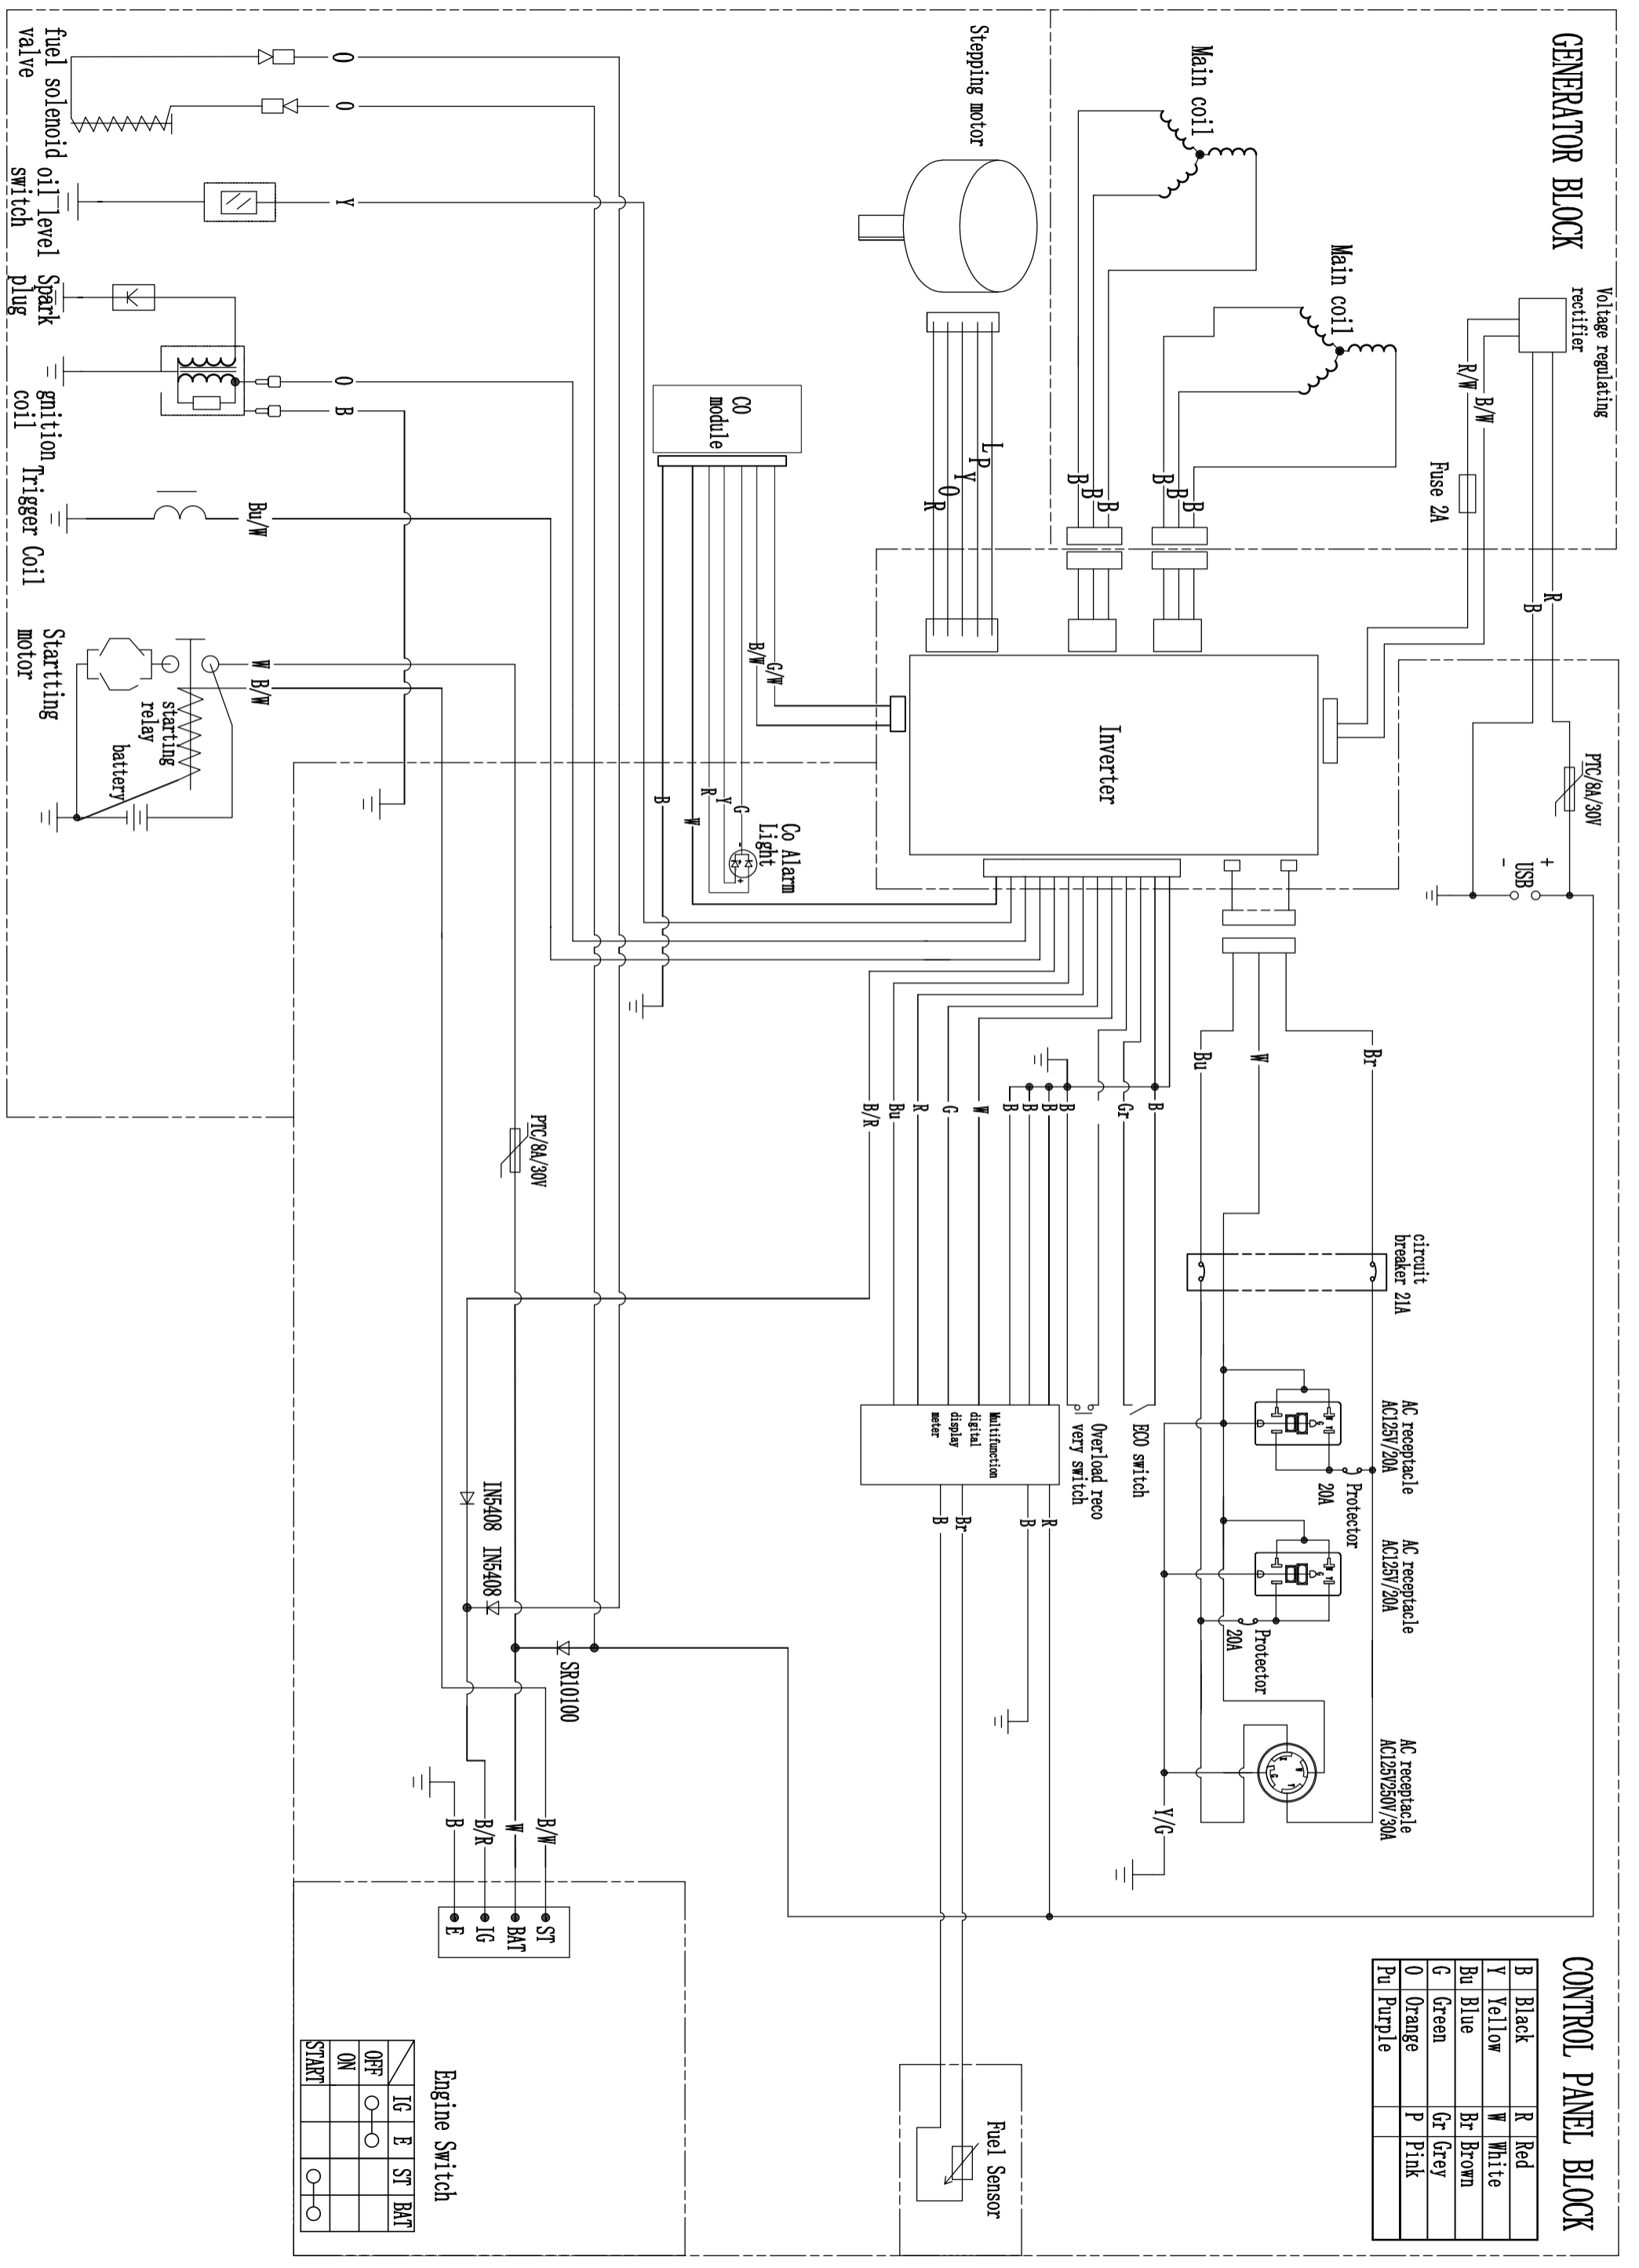

GENERATOR BLOCK

CONTROL PANEL BLOCK

B	Black	R	Red
Y	Yellow	W	White
Bu	Blue	Br	Brown
G	Green	Gr	Grey
O	Orange	P	Pink
Pu	Purple		

IG	E	ST	BAT
OFF	○	○	
ON	○		
START		○	○

Engine Switch