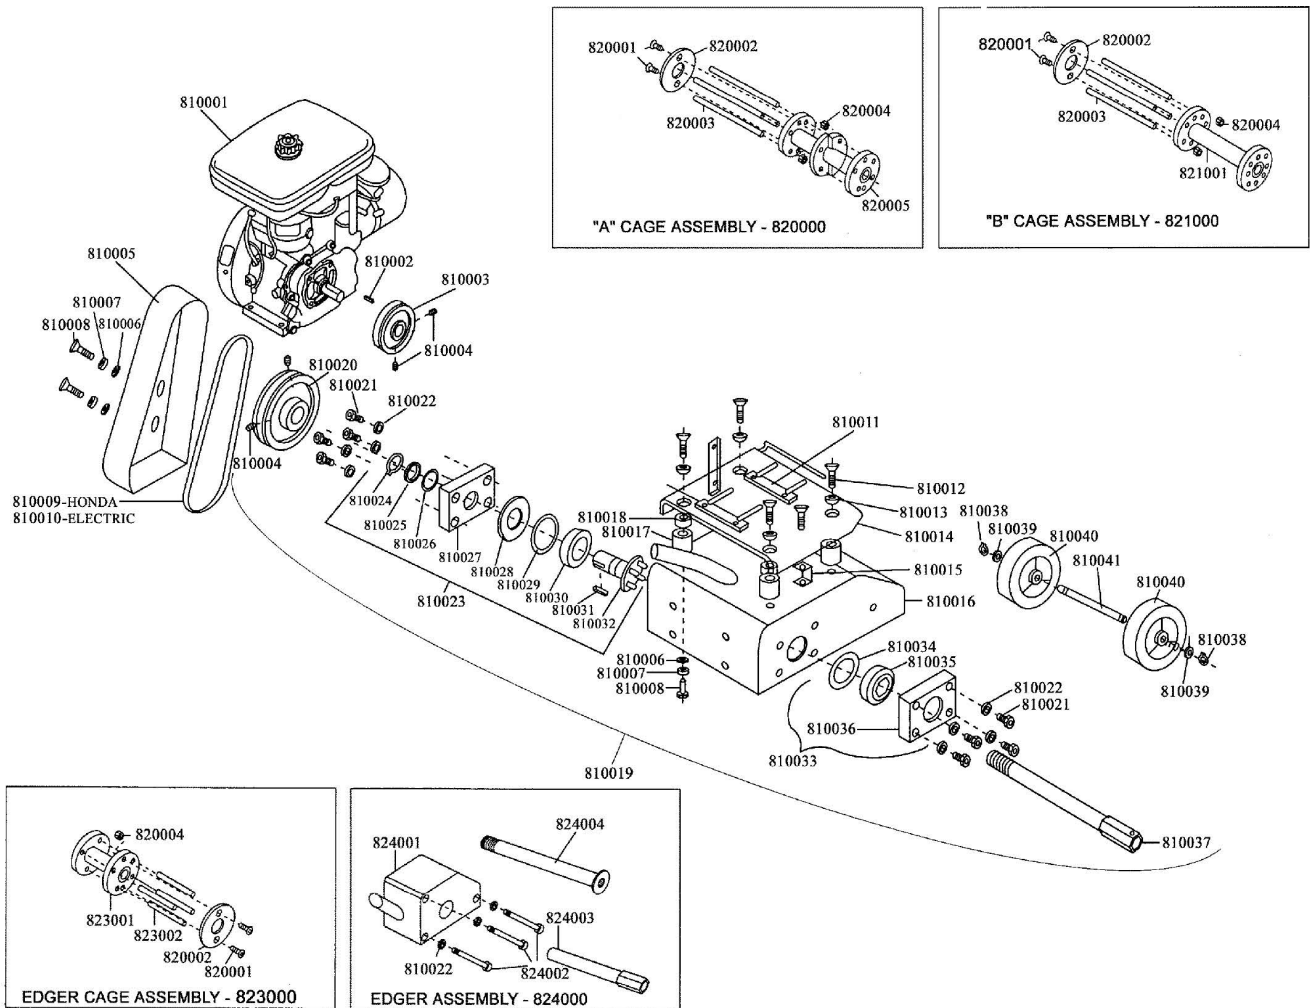

SPARE PARTS MANUAL

TOMAHAWK

MODEL: TSCAR-8H
GAS CONCRETE SCARIFIER
(Honda Gasoline Engine)

PART NO.	DESCRIPTION	QTY
810001-1	ENGINE HONDA 5.5HP	1
810002	KEY-3/16" SQ X 1 1/2"	1
810003-1	PULLEY FOR HONDA	1
810003-2	PULLEY FOR ROBIN	1
810004	SET SCREW	4
810005	BELT GUARD	1
810006	WASHER	4
810007	LOCKWASHER	4
810008	SCREW	4
810009	BELT	2
810010	BELT-ELECTRIC	2
810011	SLIDER NUT	2
810012	SCREW	4
810013	LOCKWASHER	4
810014	ENGINE MOUNTING PLATE-GAS	1
810015	GROUND STRAP	1
810016	HOUSING	1
810017	RUBBER ANTIVIBRATION MOUNTS	4
810018	SPACER	4
810019	CAGE HOUSING ASSM	1
810020	PULLEY	1
810021	SCREW	8
810022	LOCKWASHER	8
810023	END FLANGE ASSM	1
810024	SNAP RING	1
810025	RING SPACER	1
810026	FELT WASHER SM.	1
810027	DRIVE FLANGE	1
810028	BEARING COVER PLATE	1
810029	FELT WASHER LG.	1
810030	BEARING	1
810031	KEY	1
810032	DRIVE SPINDLE	1
810033	DRIVE FLANGE ASSM	1
810034	FELT WASHER	1
810035	BEARING-HEX ID	1
810036	END CAP FLANGE	1
810037	HEX DRIVE SHAFT	1
810038	SNAP RING	2
810039	FLAT WASHER	2
810040	FRONT WHEEL	2
810041	FRONT AXLE	1

PART NO.	DESCRIPTION	QTY
820000	"A" CAGE ASSEMBLY	1
820001	SCREW	2
820002	SHAFT RETAINING PLATE	1
820003	CUTTER SHAFT	4
820004	LOCKNUT	2
820005	TYPE "A" CAGE	1

PART NO.	DESCRIPTION	QTY
821000	"B" CAGE ASSEMBLY	1
820001	SCREW	2
820002	CAGE RETAINING PLATE	1
820003	CUTTER SHAFT	4
820004	LOCKNUT	2
821001	TYPE "B" CAGE	1

PART NO.	DESCRIPTION	QTY
823000	EDGER CAGE ASSEMBLY	1
820004	LOCKNUT	2
823001	EDGER CAGE	1
823002	EDGER SHAFT	4
820002	SHAFT RETAINING PLATE	1
820001	SCREW	2

PART NO.	DESCRIPTION	QTY
824000	EDGER ASSEMBLY	1
824001	EDGER GUARD	1
810022	LOCKWASHER	3
824002	BOLT	3
824003	EDGER GUARD	1
824004	EDGER DRIVE SHAFT	1