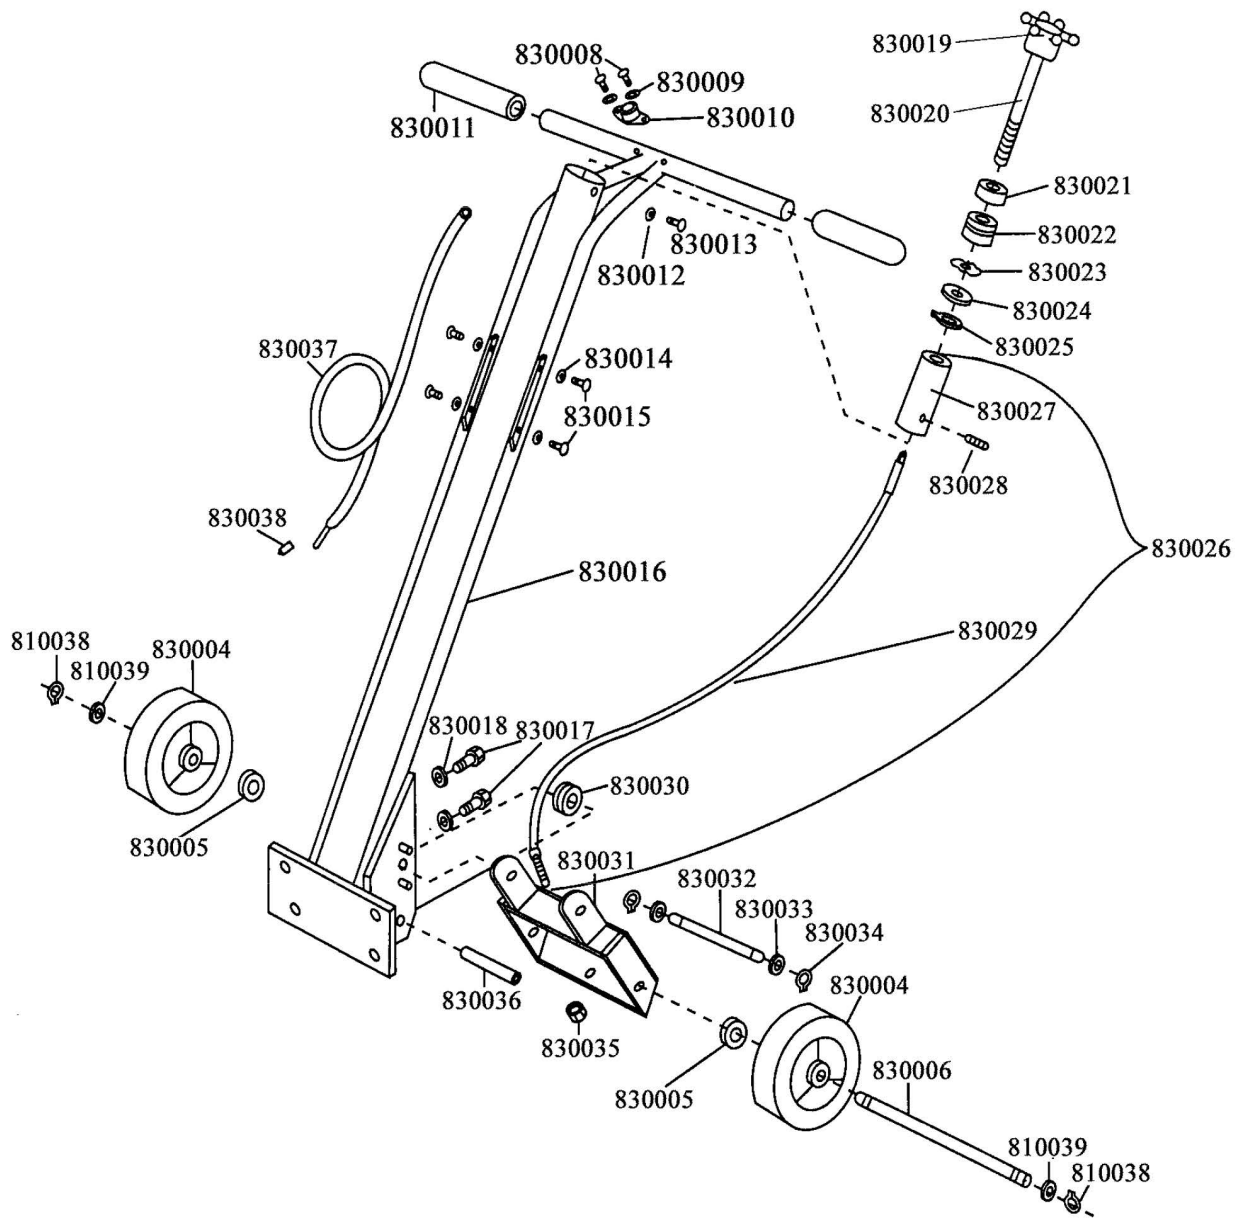

SPARE PARTS MANUAL

TOMAHAWK

MODEL: TSCAR-8H
GAS CONCRETE SCARIFIER
(Honda Gasoline Engine)

PART NO.	DESCRIPTION	QTY
810001-1	ENGINE HONDA 5.5HP	1
810002	KEY-3/16" SQ X 1 1/2"	1
810003-1	PULLEY FOR HONDA	1
810003-2	PULLEY FOR ROBIN	1
810004	SET SCREW	4
810005	BELT GUARD	1
810006	WASHER	4
810007	LOCKWASHER	4
810008	SCREW	4
810009	BELT	2
810010	BELT-ELECTRIC	2
810011	SLIDER NUT	2
810012	SCREW	4
810013	LOCKWASHER	4
810014	ENGINE MOUNTING PLATE-GAS	1
810015	GROUND STRAP	1
810016	HOUSING	1
810017	RUBBER ANTIVIBRATION MOUNTS	4
810018	SPACER	4
810019	CAGE HOUSING ASSM	1
810020	PULLEY	1
810021	SCREW	8
810022	LOCKWASHER	8
810023	END FLANGE ASSM	1
810024	SNAP RING	1
810025	RING SPACER	1
810026	FELT WASHER SM.	1
810027	DRIVE FLANGE	1
810028	BEARING COVER PLATE	1
810029	FELT WASHER LG.	1
810030	BEARING	1
810031	KEY	1
810032	DRIVE SPINDLE	1
810033	DRIVE FLANGE ASSM	1
810034	FELT WASHER	1
810035	BEARING-HEX ID	1
810036	END CAP FLANGE	1
810037	HEX DRIVE SHAFT	1
810038	SNAP RING	2
810039	FLAT WASHER	2
810040	FRONT WHEEL	2
810041	FRONT AXLE	1

PART NO.	DESCRIPTION	QTY
820000	"A" CAGE ASSEMBLY	1
820001	SCREW	2
820002	SHAFT RETAINING PLATE	1
820003	CUTTER SHAFT	4
820004	LOCKNUT	2
820005	TYPE "A" CAGE	1

PART NO.	DESCRIPTION	QTY
821000	"B" CAGE ASSEMBLY	1
820001	SCREW	2
820002	CAGE RETAINING PLATE	1
820003	CUTTER SHAFT	4
820004	LOCKNUT	2
821001	TYPE "B" CAGE	1

PART NO.	DESCRIPTION	QTY
823000	EDGER CAGE ASSEMBLY	1
820004	LOCKNUT	2
823001	EDGER CAGE	1
823002	EDGER SHAFT	4
820002	SHAFT RETAINING PLATE	1
820001	SCREW	2

PART NO.	DESCRIPTION	QTY
824000	EDGER ASSEMBLY	1
824001	EDGER GUARD	1
810022	LOCKWASHER	3
824002	BOLT	3
824003	EDGER GUARD	1
824004	EDGER DRIVE SHAFT	1