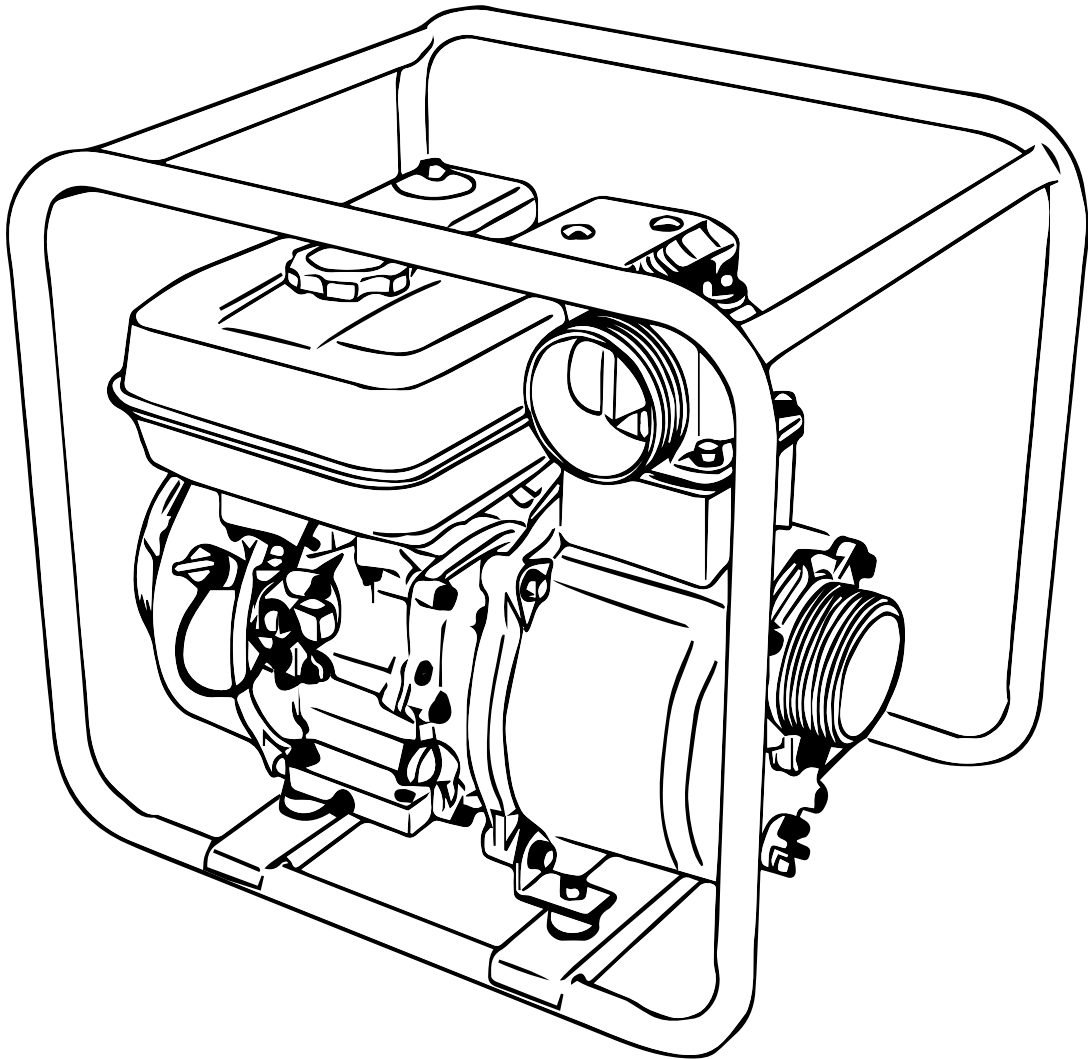

# TOMAHAWK

TW3H  
FULL TRASH PUMP

Parts Manual

# TW3H FULL TRASH PUMP

## TW3H FULL TRASH PUMP

Part No.	Reference No.	Description	Qty
30T2- 1	420012210000	Casing	1
30T2- 2	140002201000	240Mm O-Ring	1
30T2- 3	170002200000	W-Type Mechanical Seal	1
30T2-4	130002322000	Impeller	1
30T2-5	130142200000	Circle Packing	1
30T2-6	230032320000	Volute	1
30T2-7	140022201000	Volute Gasket- 88.5Mm	1
30T2-8	220052200100	Cover	1
30T2-9	140042321000	Check Valve (Flapper)	1
30T2-10	330012321100	Suction Flange	1
30T2-11	140000001000	23.7Mm O-Ring	2
30T2-12	140070000000	Cap Plug	2
30T2-13	140032201100	Square Packing (Delivery)	1
30T2-14	220032200000	Delivery Housing	1
30T2-15	140032201000	Square Packing (Flange)	1
30T2-16	330022321100	Flange	1
30T2-17	170100022000	Pin, Hinge	4
30T2-18	170100322000	Pin, Lock ( E)	4
30T2-19	170112200000	Spring	1
30T2-20	185041331863	Falte Washer	1
30T2-21	280070122001	Screw (Depressor)	1
30T2-22	220042200000	Depressor	2
30T2-23	331010203200	Roll Cage Mh030T-2	1
30T2-24	341100010000	Rubber Foot Mat (Front)	4
30T2-25	140240000000	Rubber Foot Mat (Rear)	2
30T2-26	180170080251	M8*25 Screw	4
30T2-27	180130080400	M8*40 Screw	2
30T2-27	180130080200	M8*20 Screw	2
30T2-28	180130080300	M8*30 Screw	4
30T2-29	180070080201	M8*20 Screw (Cap)	8
30T2-30	180070060201	M6*20 Screw (Cap)	3
30T2-31	180070050121	M5*12 Screw (Cap)	3
30T2-32	185050080000	M8 Spring Washer	4
30T2-33	185050060000	M6 Spring Washer	3
30T2-34	185050050000	M5 Spring Washer	3
30T2-35	185040816010	Flat Washer	4
30T2-36	185060813850	Aluminum Washer	4
30T2-37	185010080120	Nut	8
HONDA GX240	N/A	Engine	1