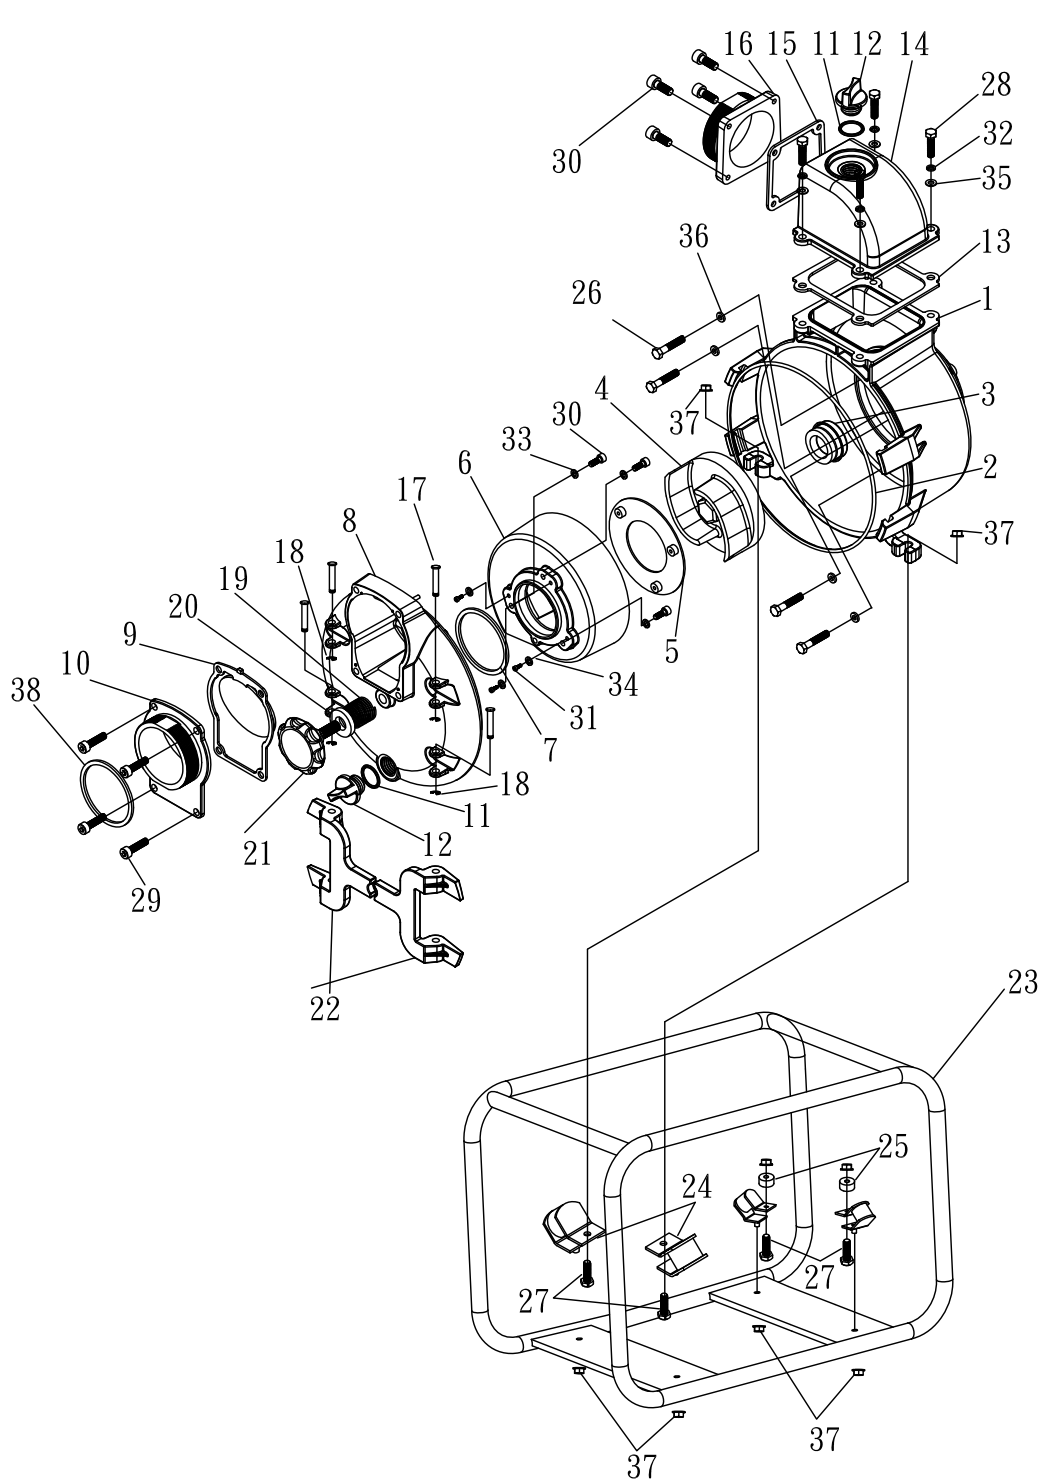

# TOMAHAWK

TW3H  
FULL TRASH PUMP

Parts Manual

# TW3H FULL TRASH PUMP

## TW3H FULL TRASH PUMP

Part No.	Reference No.	Description	Qty
30T2- 1	420012210000	Casing	1
30T2- 2	140002201000	240Mm O-Ring	1
30T2- 3	170002200000	W-Type Mechanical Seal	1
30T2-4	130002322000	Impeller	1
30T2-5	130142200000	Circle Packing	1
30T2-6	230032320000	Volute	1
30T2-7	140022201000	Volute Gasket- 88.5Mm	1
30T2-8	220052200100	Cover	1
30T2-9	140042321000	Check Valve (Flapper)	1
30T2-10	330012321100	Suction Flange	1
30T2-11	140000001000	23.7Mm O-Ring	2
30T2-12	140070000000	Cap Plug	2
30T2-13	140032201100	Square Packing (Delivery)	1
30T2-14	220032200000	Delivery Housing	1
30T2-15	140032201000	Square Packing (Flange)	1
30T2-16	330022321100	Flange	1
30T2-17	170100022000	Pin, Hinge	4
30T2-18	170100322000	Pin, Lock ( E)	4
30T2-19	170112200000	Spring	1
30T2-20	185041331863	Falte Washer	1
30T2-21	280070122001	Screw (Depressor)	1
30T2-22	220042200000	Depressor	2
30T2-23	331010203200	Roll Cage Mh030T-2	1
30T2-24	341100010000	Rubber Foot Mat (Front)	4
30T2-25	140240000000	Rubber Foot Mat (Rear)	2
30T2-26	180170080251	M8*25 Screw	4
30T2-27	180130080400	M8*40 Screw	2
30T2-27	180130080200	M8*20 Screw	2
30T2-28	180130080300	M8*30 Screw	4
30T2-29	180070080201	M8*20 Screw (Cap)	8
30T2-30	180070060201	M6*20 Screw (Cap)	3
30T2-31	180070050121	M5*12 Screw (Cap)	3
30T2-32	185050080000	M8 Spring Washer	4
30T2-33	185050060000	M6 Spring Washer	3
30T2-34	185050050000	M5 Spring Washer	3
30T2-35	185040816010	Flat Washer	4
30T2-36	185060813850	Aluminum Washer	4
30T2-37	185010080120	Nut	8
HONDA GX240	N/A	Engine	1